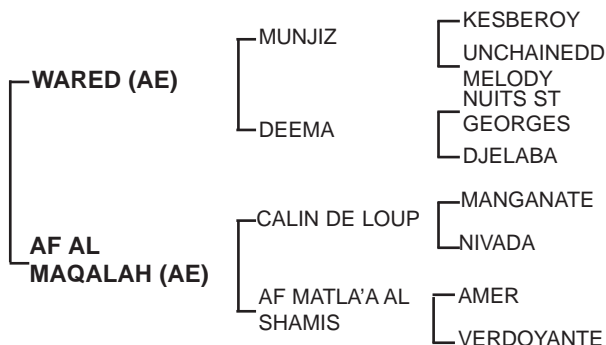

**THALJAH ALFATIN**  
**(AE)** Grey, Mare,  
 23/04/2019

**Sire:** **WARED** (c, by **MUNJIZ** (c, by Kesberoy) **1 win** & 4 places from 6 starts. **winner** of: Prix du President des Emirats Arabes Unis - Challenge Derby (**Gr.1**), 2nd Prix de Carthage (**Gr.2**), 3rd Prix du Haras de Gelos. **Half brother** to **MIZZNA**, **MIJDADD**. Sire of **winners** incl: **JOSCO DU CAUROU**, **GHALIB**, **SAHLAMBO**, **MUNZADE**, **MYRA DE MONLAU**, **AAKIF**, **AL MAMUN MONLAU**, **AWAM**, **ELYAAH**, **AL BASHTOON**, **ZAKHO**, **MISTER DU LOUP**, **MELK**, **FANTASY MISS**, **LADY WISH**, **MISS FANTASIA**, **NAJAH**, **MASCATE**, **GHADEER**, **KARLOS DU CAYROU**, **THABIT**, **BANDAR**, **YATHRIB**, **MUNOWRA**, **AUSTRALYA**, **SOMOUD**, **ESKANDAR**, **BASEEL**, **DUZAR**, **MUNZADE**, **CANDAHAR**, **MUSHARAF** & many more).

**1st Dam:** **AF AL MAQALAH** (f, by Calin du Loup) unplaced from 3 starts. Her sire **CALIN DU LOUP** (Manganate X Nivada by Flipper) 2 places from 2 starts. Sire of many **winners** incl: **TH RICHIE**, **HARRY POTTER**, **SPLENDIDD**, **MOULINN ROUGE**, **PERFECTNESS**, **BOUNDLESS**, **SAMI DU LOUP**, **LOUP DU LOUP**, **MAXISUMUS**, **WISH AGAIN**, **RUNZITHEFAMILY**, **INTRYGE**, **NAYEF AL KHALIDEYAH**, **CALINDAA**, **SUMMER N SMOKE**, **ALINA** & among others.

**2nd Dam:** **AF MATLA'A AL SHAMIS** (f, by Amer) **1 win** & 2 places, Her sire **AMER** (c, by Wafi) **5 wins** from 7 starts in UK. Outstanding sire of **winning race horses** Sire of **107 winners** of 432 races including **49 Group 1** races around the world. **AL ANOOD**, **MUTABAHI**, **DAHESSE**, **NIZAM**, **AL DAHMA**, **MUGADIR**, **MAJD AL ARAB**, **MUNEEF**, **GENERAL**, **AL ANQA**, **DAMIS**, **MURHIB**, **MALEEHAH**, **OMAIER**, **RAQIYAH**, **TAMEEMAH**, **AL ZUBARAH**, **ZREIG**, **DARRAB**, **MALIKA AL MAIDA** & many more.