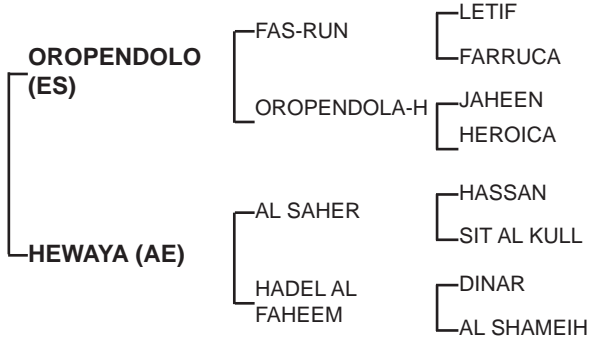

GHAZWA TUWAISSAH
(AE) Grey, Mare
29/11/2014

Sire: **OROPENDOLO** (c, by Fas Run)

1st Dam: **HEWAYYA** (f, by Al Saher)

2nd Dam: **HADEL AL FAHEEM** (f, by Dinar)