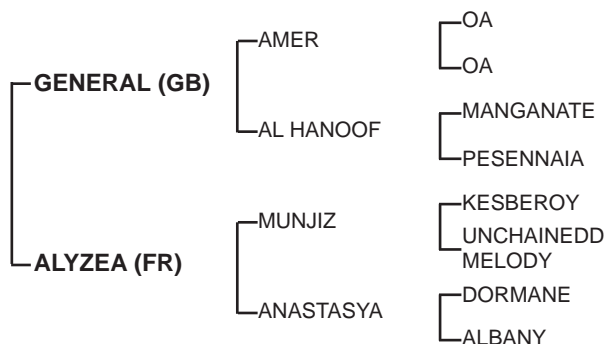

SAFEERA (FR)

Grey, Mare,
02/01/2014

SAFEERA - unplaced. **Official Rating:47.**

Sire: **GENERAL** (c, by Amer) **8 wins** & 7 places. Distinguished career on the race track and he will probably be best remembered for his consecutive **wins** in the **Arabian World Cup** in 2009 and 2010. incl: **1st** Qatar Arabian World Cup (**Gr.1**) in France 2009 and 2010, International Malazgirt Trophy at Istanbul (**Gr.1**), Qatar Int'l Derby (**Gr.2**) in Qatar, Qatar Cup (**Gr.1**) - Hamburg Germany, 2nd - HH The Emir's Sword (**Gr.1**) - Qatar, International Malazgirt Trophy (**Gr.1**) in Turkey, President of the UAE Cup (**Gr.1**) - Ascot UK. Sire of **many winners** incl: **RB LAM TARA, GENERAL LADY, RB DOUBLE DOWN, RB GENERAL, DIESE, NEEF, FAHIM, MY FIRST GENERAL, AL GHASHAMIYA, BIN GENERAL, AKSINYA, ALINE KHAL, ADHAB, ZALANIYA, TAWFIQ, LADY PRINCESS** & many more.

1st Dam: **ALYZEA** (f, by Munjiz) Dam of:

Bin Al Tair (2017 c, by Al Tair) once 3rd placed from 2 starts.

SAFEERA (f, by General) **Subject Horse.**

2nd Dam: **ANASTASYA** (f, by Dormane) **3 wins** & 8 places, incl: The Abu Dhabi Int'l Championship (**Gr.1**), French Arabian Breeders Cup Mile (**Gr.1**), 2nd Prix du President des UAE (**Gr.1**), Razzia III (**Gr.3**), 3rd Coupe d'Europe et des UAE (**Gr.1**), 4th La Coupe Goffs France (**Gr.1**). Dam of **winners** incl:

DUBAI HERO (c, by Amer) **4 wins** & 6 places, incl; Coupe de France des Chevaux Arabes (**Gr.1**), Miner Cup Farewell Stakes (**Gr.3**) - **Sire.**

DUBAI MAN (c, by Zacan El Baraka) **11 wins** & 3 places in Russia, incl; Moscow Cup (**Gr.1**) (**X2**), Moscow Derby (**Gr.1**), Russian President Cup (**Gr.1**).

ABERCROMBIE (c, by Dahess) **2 wins** & 7 places

AUSTRALYA (f, by Munjiz) **1 win** & 3 places from 5 starts in Russia.