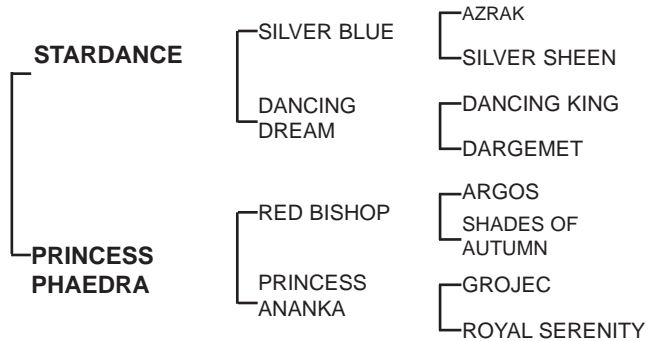

No:

Property of :

SUMARYA (IQ)
Chestnut, Mare
31/08/1992

SUMARYA -

Dam of: **JAIFAR** (g, by Tahar de Candelon) **1 win & 9 places**

Sire: STARDANCE (c. by Silver Blue)

1st Dam: **PRINCESS PHAEDRA** (f, by Red Bishop)