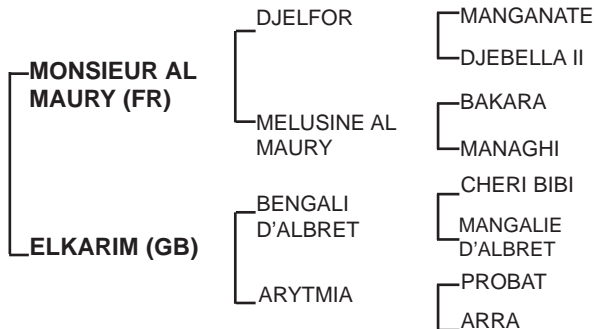

Property of :

THALAWA (AE)Grey, Mare.
24/05/2012

Sire: **MONSIEUR AL MAURY** (c, by Djelfor) **3 wins** & 2 places from 7 starts. **1st** Prix Damas, **1st** The President of the UAE Challenge Derby, **1st** H.H. The President Cup, **2nd** International Stakes, **2nd** Al Rostamani Cup. Sire of **winners** incl:

AL CHAHINN (out of Nasma Al Chame) **1 win** & 3 places

ELRAAWY (out of Ziva) **3 wins** & 3 places

VALCAIN DU CLOS (out of Jamaa du Breuil) **2 wins** & 2 places

AZIZI (out of Ziva) **1 win** & 4 places.

1st Dam: **ELKARIM** (f, by Bengali d'Albret) **1 win** & twice 3rd places. Her sire **BENGALI D'ALBRET** (c, by Cheri Bibi), **16 wins** & 8 places **winning** incl: **1st** Prix Djerba Oua, **1st** Prix de la Barre, **1st** Prix du Grand Garage de Gascogne, **1st** Coupe d' Europe du Cheval Arabe(2), **1st** Dubai St.(2), **1st** The Al Ain International(2), **1st** Qatar Mesaoud St., **1st** Global Business Base Stakes, **1st** Harwood Stud Miss Lay Lyon St. **2nd** Sheikh Maktoum Bin Rashid Al Maktoum Challenge Round I, **2nd** National Day Cup, **3rd** HH The President Cup. In 2002 Bengali D'Albret was leading sire in GB by number of wins in front of Dormane & Djelfor (progency racing with ARO). Sire of many **winners** incl: **A FOREIGN AFFAIR, AHDAAB, AJAYIB, AL DHEIBA, ARC KOSSACK, BARQ, BENNACHIE, BENEDIKT, BENGALIYA, BENGALANT, BANIKA, CS AL WAHED, CS COMET, ELKARIM, HIGHALNDER, JALJALAH, TORNADO & HATTEEN.**

2nd Dam: **ARYTMIA** (f, by Probat) Dam of **winners** incl:

LUBABA (f, by Nuits St Georges) **1 win** & 11 places

SHELILA (f, by Bengali d'Albret) **1 win** & 2 places