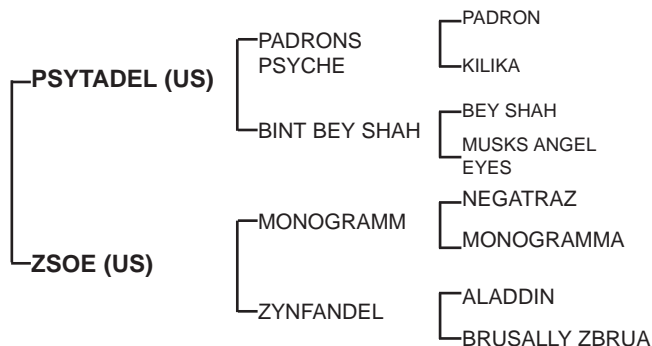

Property of :

ZSUZETTE (US)
 Bay, Mare,
 01/01/2004

Sire: **PSYTADEL** (c, by Padrons Psyche) is a Leading Sire in Europe. He has **Champion** offspring in almost every country in Europe, as well as champions in the United States including **U.S. National Champion** Futurity Filly **Pstylin** and **Gloria Apal**, **AHBA World Cup Champion** Senior Breeding Mares 6-8 Years Old and **Supreme Senior Mare Bronze Champion**. Other champions sire by **Psytadel** include: **El Amin** - National Champion Reserve foal Balen Nat. C. 2001, **Psity Of Angels** - Class winner Belgian National Neufchateau 2003, **Lady Psyche** - World Champion Reserve Paris Junior filly 2002, **Psynderella** - Class winner Junior filly Balen Nat. C. 2003, **Ibarelle** - Filly Foal Champion Balen Nat. C. 2002, **Psymagine** - Junior Champion Colts Koksijde Nat. C. 2003, **Assira - N** - Filly Foal Champion Balen Nat. C. 2003, **Anastasia DD** - Junior Champion Nat. D. St-elooi Winkel, **Alyshia** - Class winner Towerlands Yearling Filly 2003 Int A, **Gratadell** - National Champion Res. Kuume 2002, **TS Halinaah** - UK National Champion Reserve 2003, **Psyrrassic** - Colt foal champion Switzerland Int. B. 2003, **Shadesh El Psyche** - National Champion Foal Filly 2003, **Psypress** - Scottsdale Class Winner Junior Champion Gelding 2003 USA

1st Dam: **ZSOE** (f, by Monogramm)