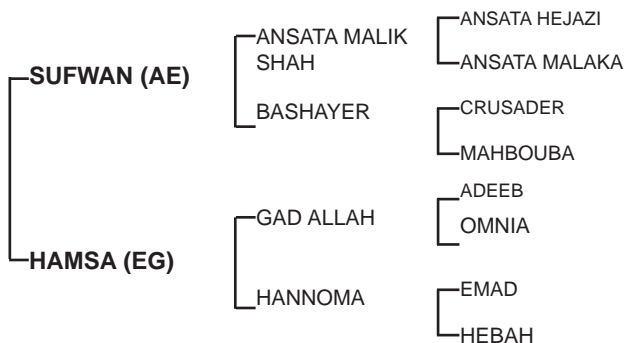

Property of :

TURAB (AE)
Grey, Stallion,
22/04/2013

Sire: SUFWAN (c, by **ANSATA MALIK SHAH** (c, by Ansata Hejazi)

2000 - Egyptian Event - Top Ten Futurity Colt

2002 - Champion 3 Yrs old Top Ten Colt

2002 - Reserve Grand Champion Arkansa

He is double **Ansata Halim Shah** & out of a mare who trace to **Halima** in tail female).

1st Dam:: **HAMSA** (f, by Gad Allah)