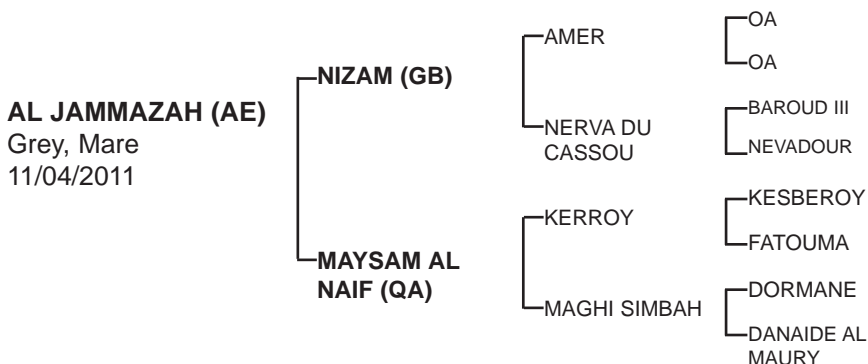

Property of :

Sire: NIZAM (c, by Amer) **15 wins & 8 places. winning** incl: **1st** HH Emir's Sword (**G1**) (2400 m) Doha - 2005, **1st** HH The President Cup (**G1**) (2200 m) Abu Dhabi - 2004, **1st** Qatar Derby Cup (**G2**) (2000 m) Doha - 2002, **1st** Zabeel Int'l Stakes (**G1**) (1200 m) Newbury - 2004, **1st** Deputy PM Sword (**G1**) (1600 m) Doha - 2003. Sire of many **winners** incl: **TABARAK** (out of Altesse D'Arco) **Group 1 winner**.

1st Dam: **MAYSAM AL NAIF** (f, by Kerroy) unraced, Her sire **KERROY** (c, by Kesberoy) unplaced from 3 starts. **Full Brother** to **KERBELLA** - **2 wins & 5 places** (Sire), **Half Brother** to all winners incl: **FEHRA, DORFA, FADJIK, FAHOUARA**.

2nd Dam: **MAGHI SIMBAH** (f, by Dormane) once 3rd & twice 4th from 4 starts in Qatar, Her sire **DORMANE** raced as a 3 & 4 year old and had **6 wins**. He is own brother to **DJAMEL, MADJEL, DJENBEL** and **MARGAU** dam of **MASSAMARIE**. **DORMANE** is the championship sire of his generation and is sire of **winners** including, **DORMAN DU CAYROU, PASSEM LOTOIS, DARIKE, CHNDAKA, CHAIKH MAN, NOREEN, NISAAE**

3rd Dam: **DANAIDE AL MAURY** (f, by Baroud III) unplaced from 2 starts. Dam of: **DADARI** (c, by Darike) **1 win & 2 time second** from 6 starts
Djelai (c, by Djel Bon) **6 places** from 9 starts
NYATIH (c, by Tidjani) **3 wins & 10 places**