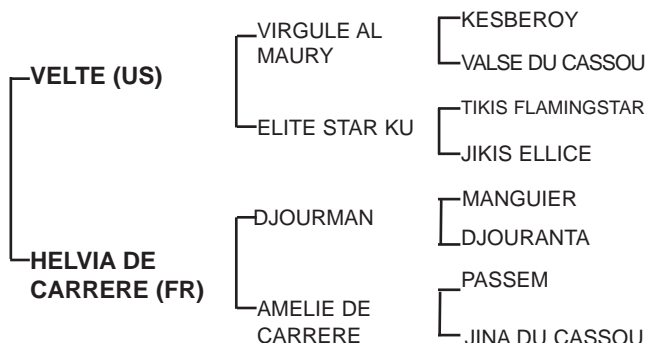

Property of :

MOZOON CLASSICO
(AE) Chestnut, Mare,
10/02/2009

MOZOON CLASSICO - unplaced from 1 start.

Sire: **VELTE** (c, by Virgule Al Maury) **Multi stake winner - 14 wins & 16 places in USA & UAE. winning** incl: **1st** California Derby, **1st** Al Rostamani Group Bani Yas **(Gr.2)**, **1st** Gulf News Mazrat Al Ruwayyah **(Gr.2)**, **1st** Al Maktoum Challenge Round **(Gr.1)**, **1st** Sheikh Maktoum bin Rashid Al Maktoum Challenge Round I **(Gr.1)**, 2nd Adnoc National Day Gold Cup **(Gr.1)**, 2nd Liwa Oasis sponsored by Al Reef Stables **(Gr.1)**, 3rd Dubai Kahayla Classic **(Gr.1)**. **Full Brother** to **VELITE STAR - 4 wins & once 2nd in USA. CES BON - 2 wins & 6 places from 8 starts in USA**

1st Dam: **HELVIA DE CARRERE** (f, by Djourman), 1 placed in France

2nd Dam: **AMELIE DE CARRERE** (f, by Passem) Dam of:

GOZELA DES ESTEVES (f, by Royal De Carrere) Unraced Dam of:

PARIS GANGER (c, by Dormane) **2 wins & 16 places**

KETCHIKAN (c, by Dormane) **2 wins & 2 places**

KESMEL (c, by Djamel) **1 win & 3 places**

KELFOR (c, by Djelfor) **1 win & 3 places**

RACE HORSE