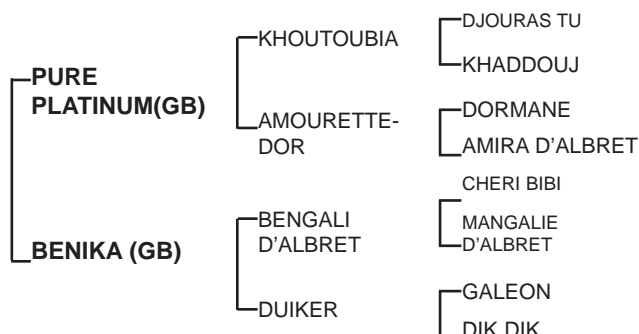

Property of :

ALDHAW (AE)Grey, Mare,
20/12/2013

Sire: **PURE PLATINUM** (c, by **KHOUTOUBIA** (c, by Djouras Tu) **5 wins & 24** places. **Won Gr. 1** Al Nahayan International Stakes over 1 Mile 4 Furlongs in UK & the **Gr.1** National Bank Gold Cup over 1 Mile 2 Furlongs in UAE. **Half Brother** to **KHAIROUAN** and **Full Brother** to **KHADDOUR** (twice 3rd in **Gr.1** Dubai Stakes). Sire of **winner**s in UK **ZAYIN BARAKALDO**, Dam of **winner** incl: **ZIPPENZELL** (f, by Zachzell) **4 wins & 10** places

1st Dam: **BENIKA** (f, by **BENGALI D'ALBRET**) unplaced form 6 starts, Her Sire:

BENGALI D'ALBRET (c, by **Cheri Bibi**), **16 wins & 8** places **winning** including: **1st** Prix Djerba Oua, **1st** Prix de la Barre, **1st** Prix du Grand Garage de Gascogne, **1st** Coupe d' Europe du Cheval Arabe(2), **1st** Dubai St.(2), **1st** The Al Ain International(2), **1st** Qatar Mesaoud St., **1st** Global Business Base Stakes, **1st** Harwood Stud Miss Lay Lyon St. 2nd Sheikh Maktoum Bin Rashid Al Maktoum Challenge Round I, 2nd National Day Cup, 3rd HH The President Cup. In 2002 Bengali D'Albret was leading sire in GB by number of wins in front of Dormane & Djelfor (progency racing with ARO). Sire of many **winner**s incl: **A FOREIGN AFFAIR, AHDAAB, AJAYIB, AL DHEIBA, ARC KOSSACK, BARQ, BENNACHIE, BENEDIKT, BENGALIYA, BENGALANT, BANIKA, CS AL WAHED, CS COMET, ELKARIM, HIGHALNDER, JALJALAH, TORNADO & HATTEEN.**