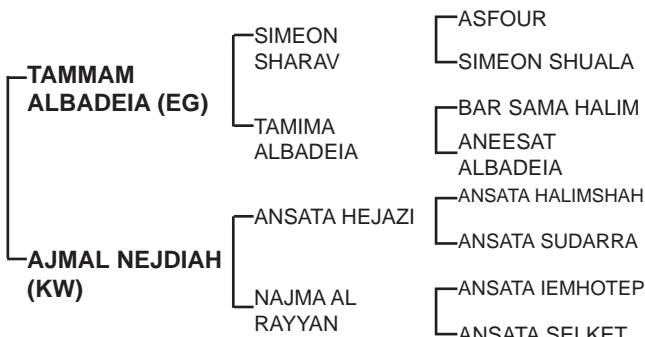

Property of :

ASH'HAM AL BIDAYER (AE) Grey, Stallion, 09/03/2011

ASH'HAM AL BIDAYER - Straight Egyptian

Sire: **TAMMAM ALBADEIA** (Simeon X Tamima Albadeia) Grey, **Straight Egyptian** Stallion,

2008 - **Senior Champion Stallion** UAE Egyptian Event, Ajman Bronze **Champion Stallion**

2007 - Sharjah Egyptian Event **Junior Champion Colt**,

2006 - Egyptian National **Champion Junior Colt**.

Sire of **TALAL ALBIDAYER - Silver Champion Colt** Sharjah Straight Egyptian show 2010

1st Dam: **AJMAL NEJDIAH** - Straight Egyptian mare by the exceptional stallion **ANSATA HEJAZI** a leading **International Champion** who is now in Kuwait.